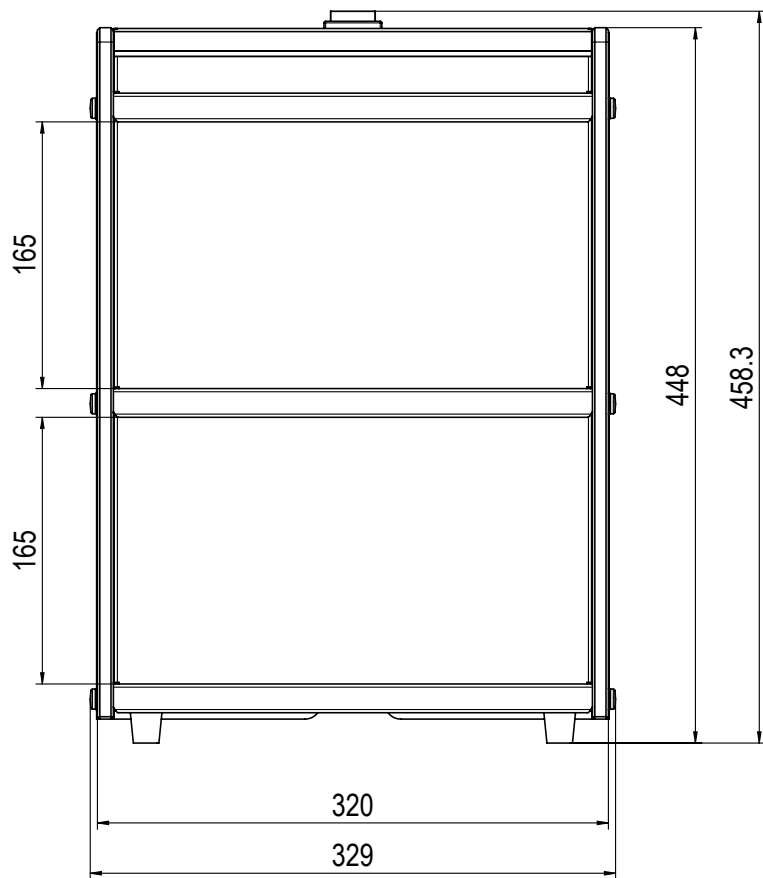

Technical documentation

Glass Cup Warmer

Supplied as standard

- Glass Cup Warmer
- Plug-in mains cable
- Instructions for use

Dimensions

Outline

Side outline